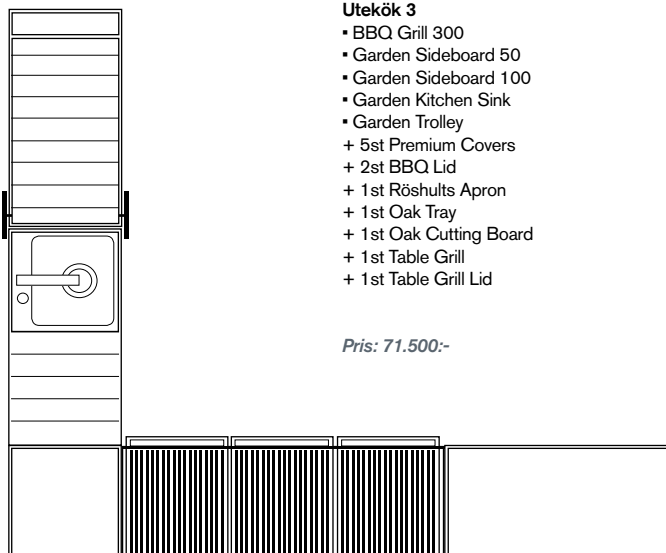

Utekök 3

- BBQ Grill 300
- Garden Sideboard 50
- Garden Sideboard 100
- Garden Kitchen Sink
- Garden Trolley
- + 5st Premium Covers
- + 2st BBQ Lid
- + 1st Röshults Apron
- + 1st Oak Tray
- + 1st Oak Cutting Board
- + 1st Table Grill
- + 1st Table Grill Lid

Pris: 71.500:-